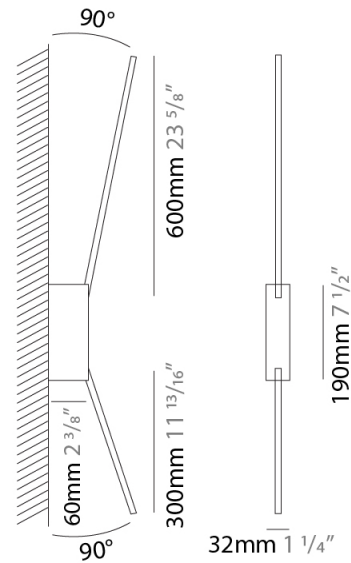

GENERAL

Series: Spillo
 Subseries: Spillo 1 Rod
 Partner: Icone
 Division: Design
 Installation: Surface
 Product Type: Wall Surface
 Mounting Location: Wall
 Light Distribution: Adjustable

PHYSICAL

Shape: Rectangle
 Width (mm): 32
 Width (in): 1 1/4
 Height (mm): 500
 Height (in): 19 11/16
 Extension (mm): 460
 Extension (in): 18 1/8
 Fixture Finish: WHI / WHC / BLK / BGD
 Fixture Material: Brass

GENERAL

Series: Spillo
 Subseries: Spillo 2 Rod
 Partner: Icone
 Division: Design
 Installation: Surface
 Product Type: Wall Surface
 Mounting Location: Wall
 Light Distribution: Adjustable

PHYSICAL

Shape: Rectangle
 Width (mm): 32
 Width (in): 1 1/4
 Height (mm): 1090
 Height (in): 42 15/16
 Extension (mm): 660
 Extension (in): 26
 Fixture Finish: WHI / WHC / BLK / BGD
 Fixture Material: Brass

LED

Color Temperature (°K): 2700 / 3000
 Nominal Lumen (lm): 990
 CRI: >90 CRI
 Lamp Life (hrs): 50000

OPTICAL

Adjustability: Tilt 90°

RATINGS AND CERTIFICATIONS

Certified By: Certified for North American Standards
 IP rating: IP20