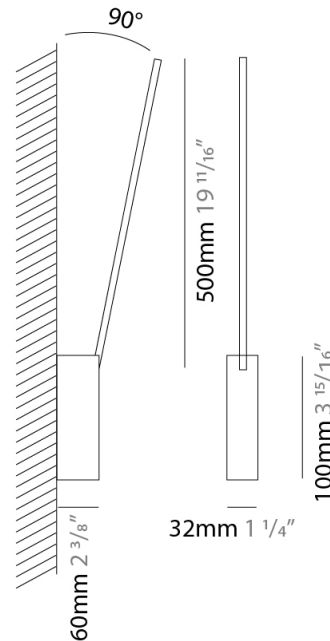

SPILLO 1 ROD SURFACE

D42034- -

base number
Color   Temperature   Finish   Options

1. To build a product code in our configurator select the specify button on the base model # product page
2. To build a manual product code on this datasheet choose from the options listed below in blue font and add the suffix to the base model #

GENERAL

Series: Spillo
Subseries: Spillo 1 Rod
Partner: Icone
Division: Design
Installation: Surface
Product Type: Wall Surface
Mounting Location: Wall
Light Distribution: Adjustable

PHYSICAL

Shape: Rectangle
Width (mm): 32
Width (in): 1 1/4
Height (mm): 500
Height (in): 19 11/16
Extension (mm): 460
Extension (in): 18 1/8
Fixture Finish: WHI / WHC / BLK / BGD
Fixture Material: Brass

ELECTRICAL

Lamp Type: LED
Total Output Wattage (W): 4.8
Dimming: Non-Dimmable
Driver Included: Yes
Driver Location: Integrated
Driver Type: Constant Voltage - 120Vac
Driver Class: Class 2
Input Voltage (V): Universal
Output Voltage (V): 12
Upon Request: (Not included - see components) Remote: 0-10Vdc dimming

LED

Color Temperature (°K): 2700 / 3000
Nominal Lumen (lm): 440
CRI: >90 CRI
Lamp Life (hrs): 50000

OPTICAL

Adjustability: Tilt 90°

RATINGS AND CERTIFICATIONS

Certified By: Certified for North American Standards
IP rating: IP20

PROJECT	_____
TYPE	_____
SPECIFIER	_____
QUANTITY	_____
DATE	_____