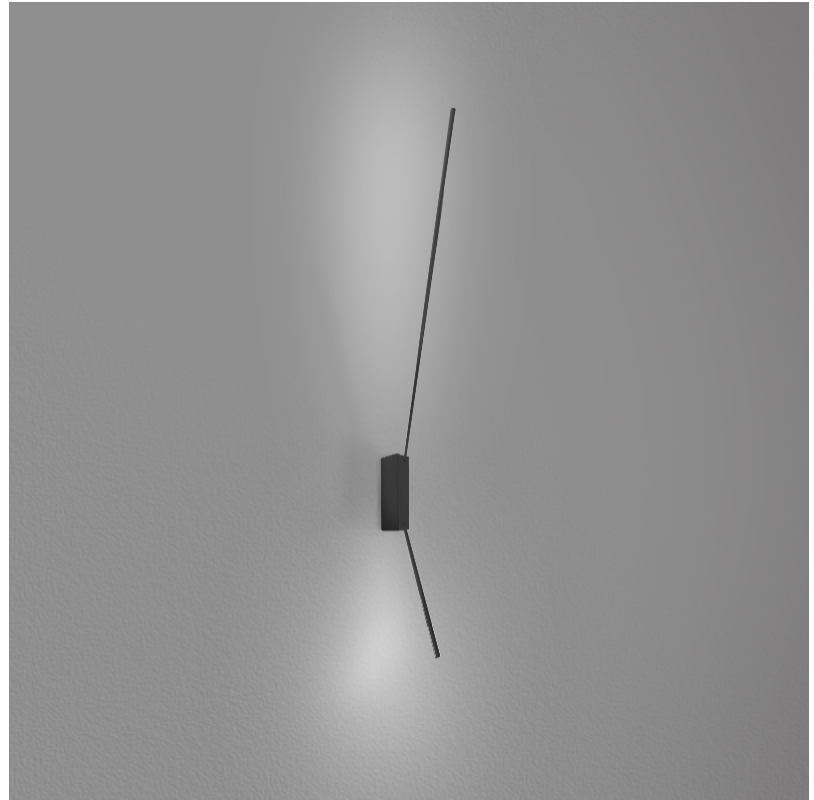

SPILLO 1 ROD SURFACE

D42034- -

base number
 Color Temperature Finish Options

- To build a product code in our configurator select the specify button on the base model # product page
- To build a manual product code on this datasheet choose from the options listed below in blue font and add the suffix to the base model #

GENERAL

Series: Spillo
 Subseries: Spillo 1 Rod
 Partner: Icone
 Division: Design
 Installation: Surface
 Product Type: Wall Surface
 Mounting Location: Wall
 Light Distribution: Adjustable

PHYSICAL

Shape: Rectangle
 Width (mm): 32
 Width (in): 1 1/4
 Height (mm): 500
 Height (in): 19 11/16
 Extension (mm): 460
 Extension (in): 18 1/8
 Fixture Finish: WHI / WHC / BLK / BGD
 Fixture Material: Brass

GENERAL

Series: Spillo
 Subseries: Spillo 2 Rod
 Partner: Icone
 Division: Design
 Installation: Surface
 Product Type: Wall Surface
 Mounting Location: Wall
 Light Distribution: Adjustable

PHYSICAL

Shape: Rectangle
 Width (mm): 32
 Width (in): 1 1/4
 Height (mm): 1090
 Height (in): 42 15/16
 Extension (mm): 660
 Extension (in): 26
 Fixture Finish: WHI / WHC / BLK / BGD
 Fixture Material: Brass

LED

Color Temperature (°K): 2700 / 3000
 Nominal Lumen (lm): 990
 CRI: >90 CRI
 Lamp Life (hrs): 50000

OPTICAL

Adjustability: Tilt 90°

RATINGS AND CERTIFICATIONS

Certified By: Certified for North American Standards
 IP rating: IP20