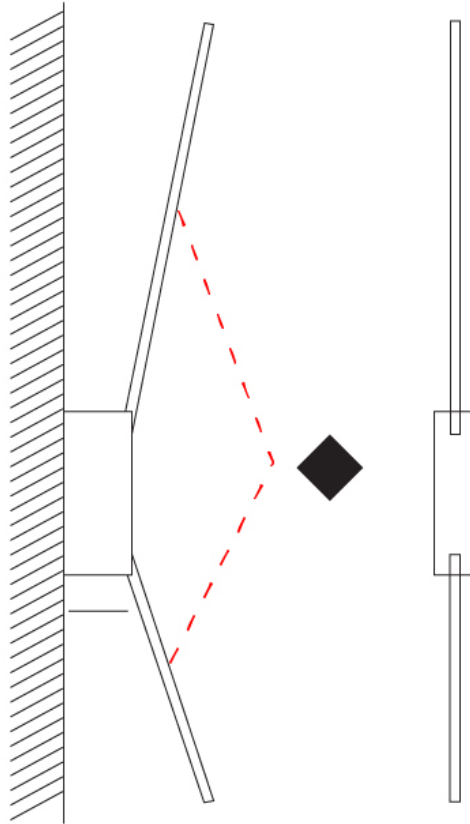

GENERAL

Series: Spillo
 Subseries: Spillo 1 Rod
 Partner: Icone
 Division: Design
 Installation: Surface
 Product Type: Wall Surface
 Mounting Location: Wall
 Light Distribution: Adjustable

PHYSICAL

Shape: Rectangle
 Width (mm): 32
 Width (in): 1 1/4
 Height (mm): 500
 Height (in): 19 11/16
 Extension (mm): 460
 Extension (in): 18 1/8
 Fixture Finish: WHI / WHC / BLK / BGD
 Fixture Material: Brass

SPILO 2 ROD SURFACE

D42046-

PROJECT _____

TYPE _____

SPECIFIER _____

QUANTITY _____

DATE _____

D